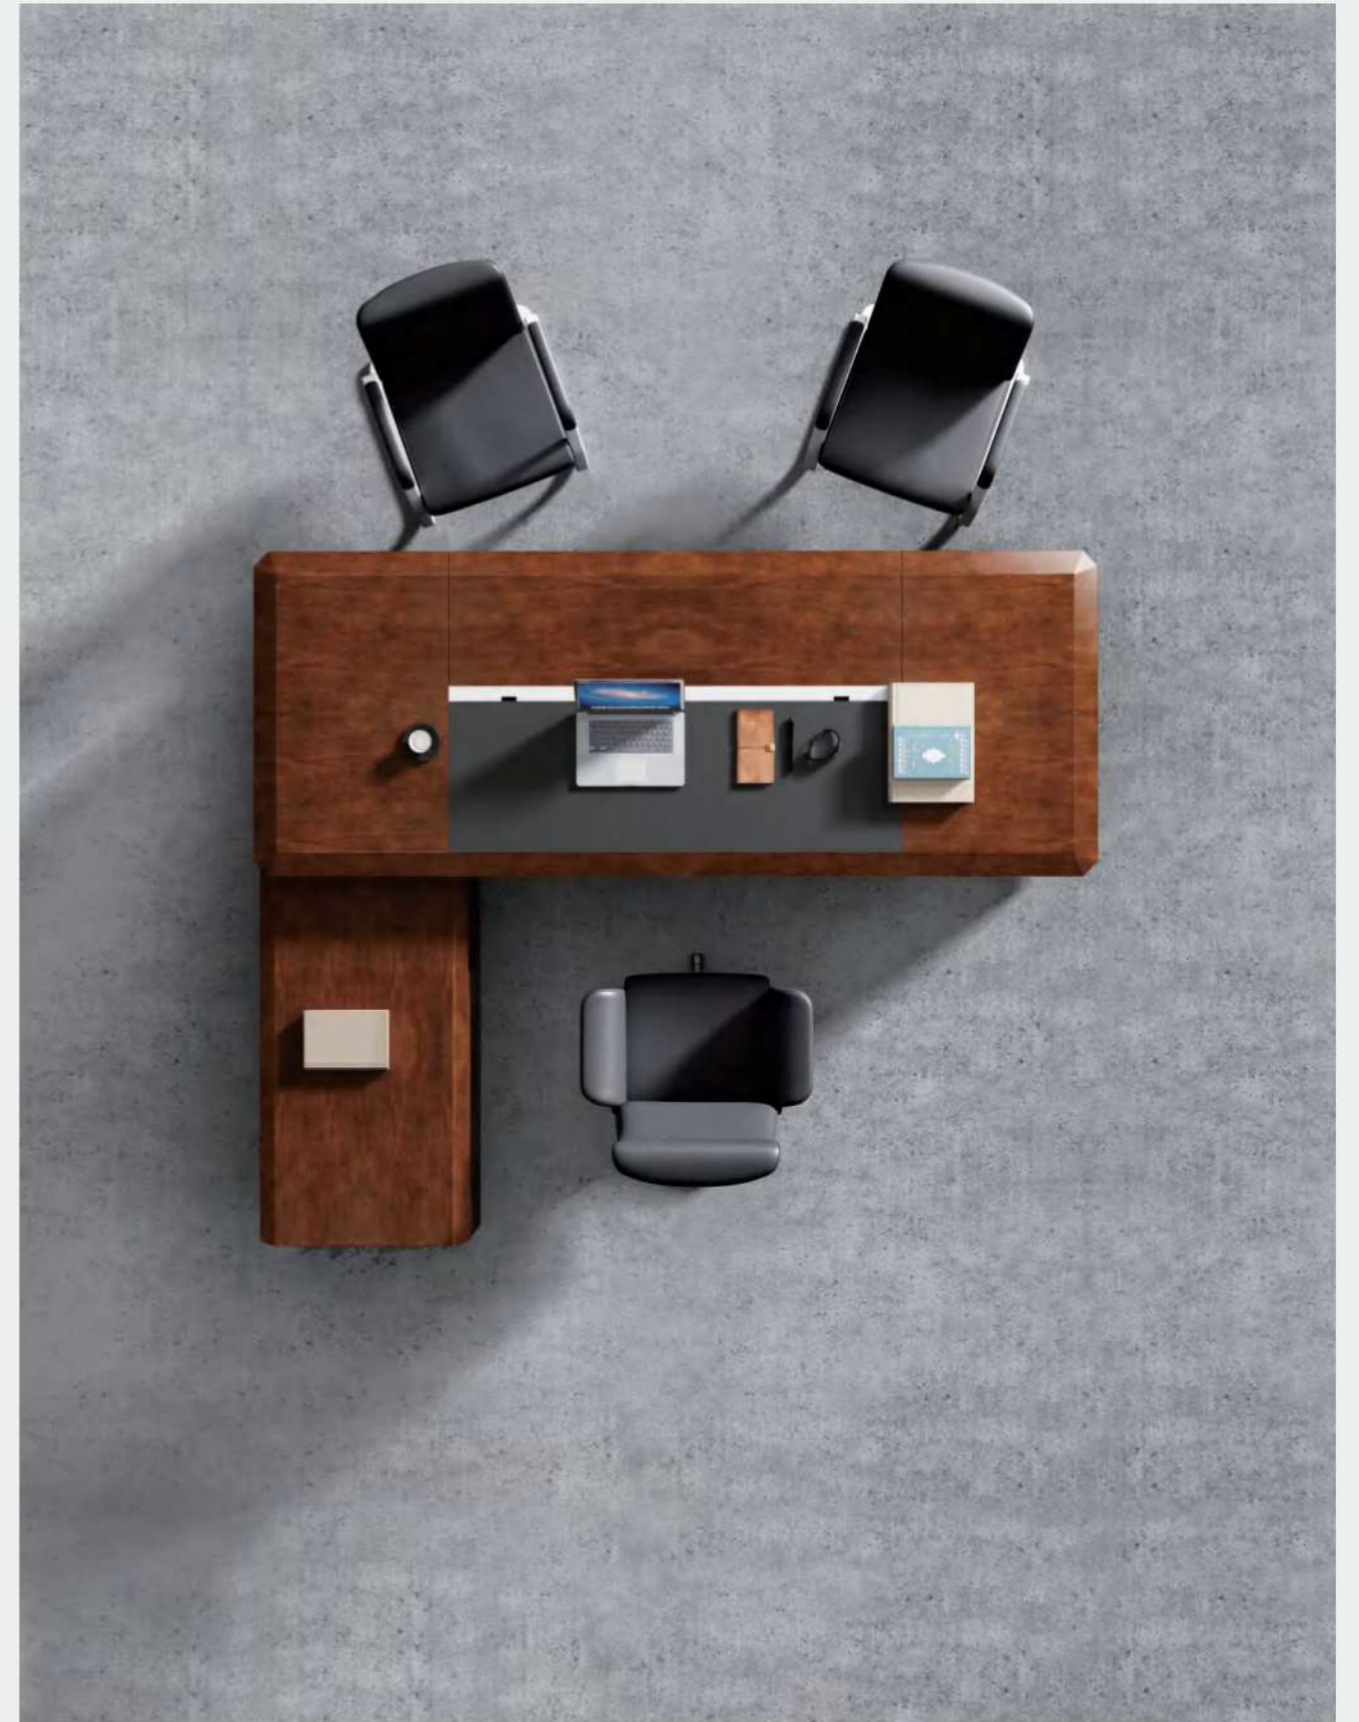

君临系列 (小山纹)

Junlin series – with its simple, comfortable, virtual and real combination, in the order of the characteristics of a strong attraction, the overall feeling relaxed and comfortable, elegant quality;

Using the collision of traditional and modern styles, combined with the decorative elements of classical Chinese style, the class platform design presents the whole atmosphere of ancient and modern times;