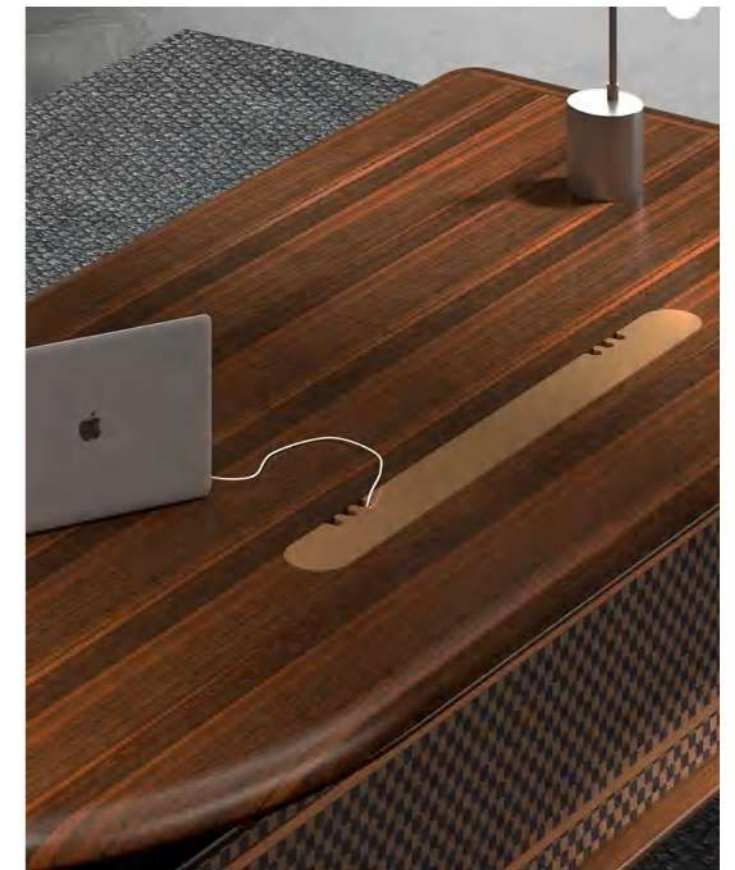

我们能帮助你 充分利用有限空间

- Let's do our best
  Helps you make the most of it
  Every inch of space.

尊贵，散发一种不可阻挡的威慑之势，上天，总赋予了胜利者非凡的气度，不是为了索取那仅有的喝彩，而是为了博得永恒的信赖与支持。

Dignity gives off an deterrent that can not be blocked. God gave dignity to the successful people not just to come down on applause but also the infinite trust and support.