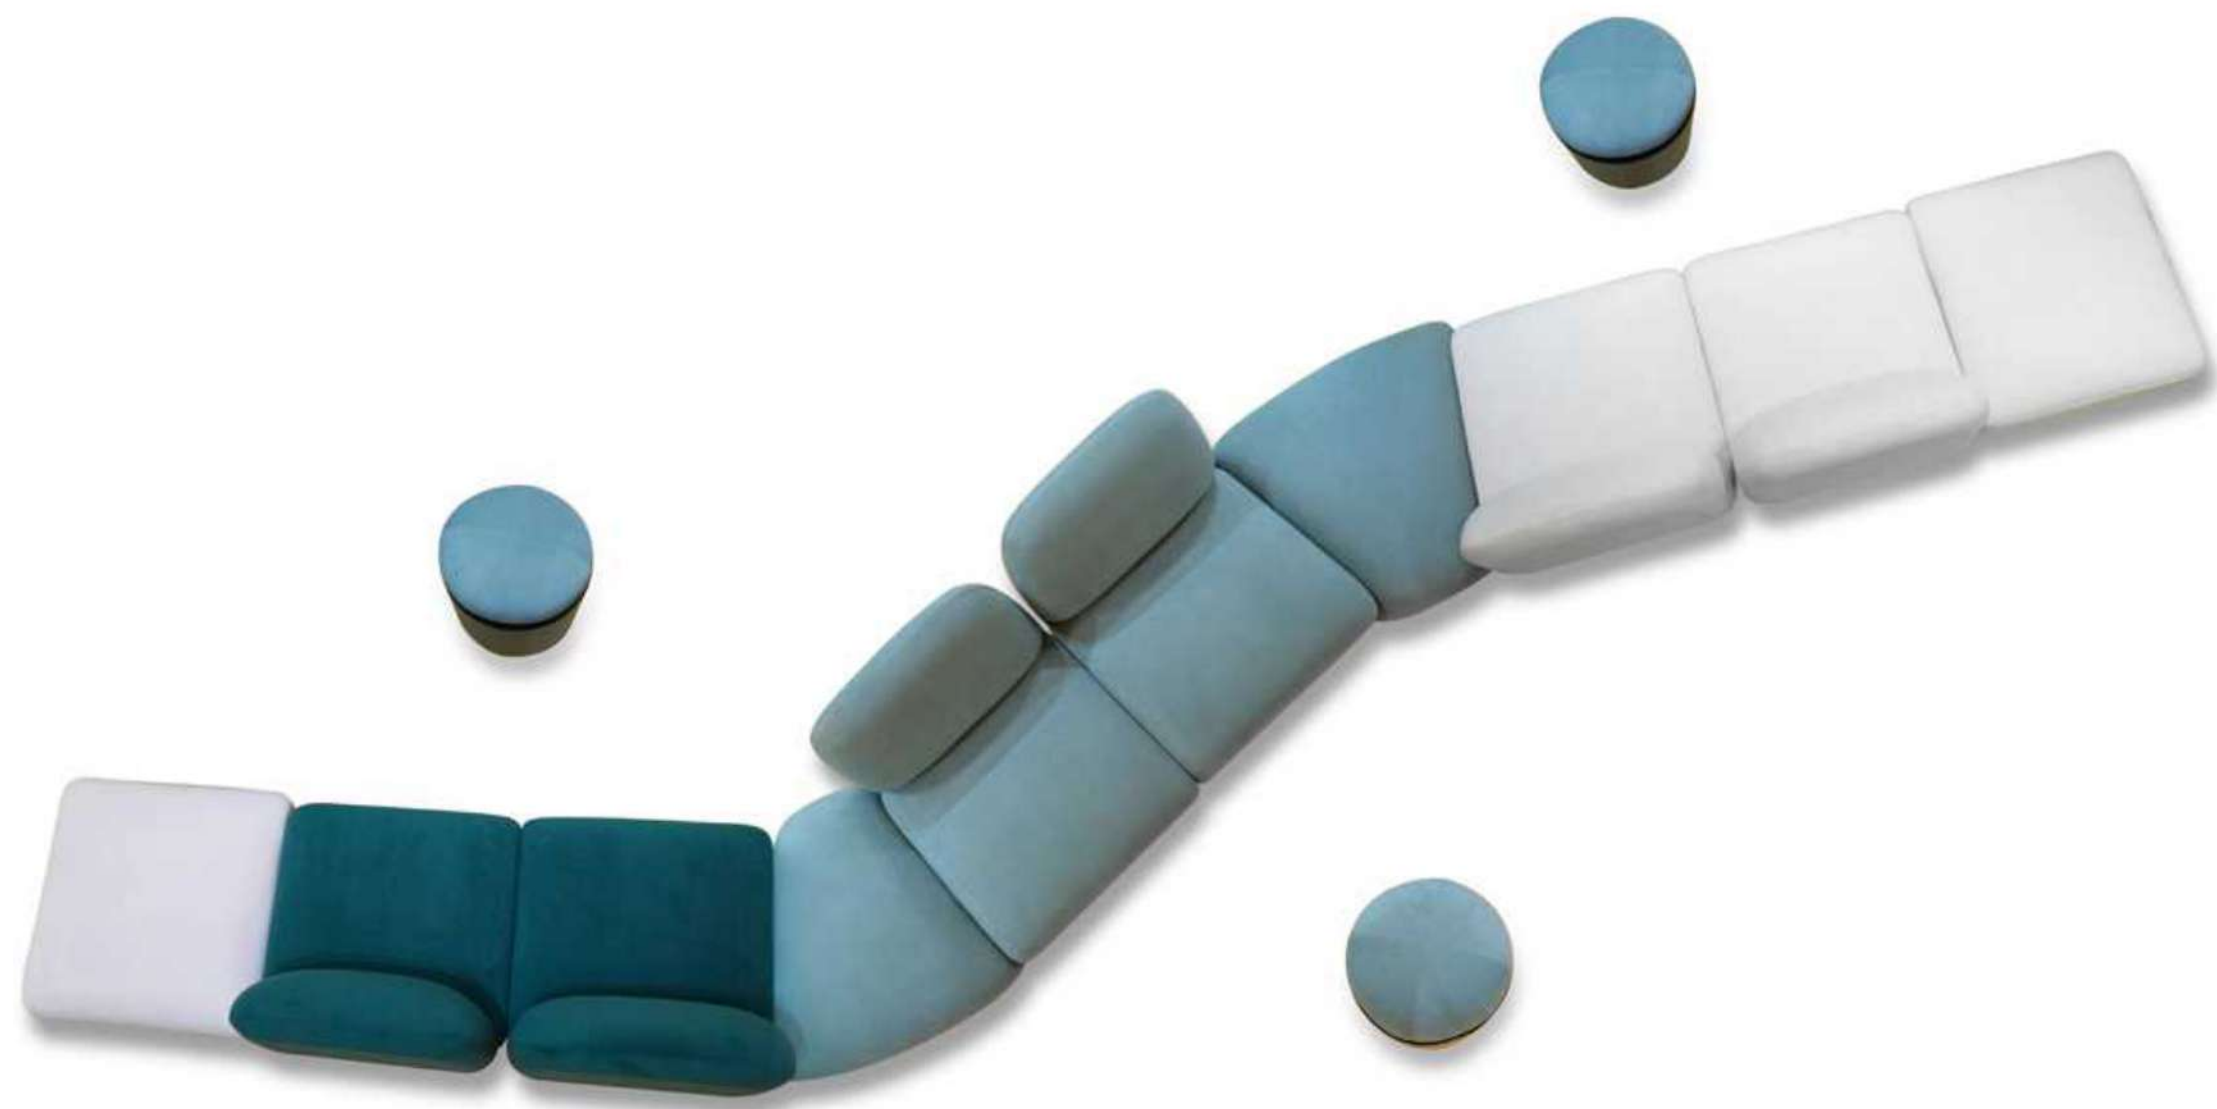

DELICATE FURNIURE OFFICE SOFA

COMBINATION OF COMFORT AND BEAUTY
舒适性与美观性结合

PRODUCT SERIES
KJ1030