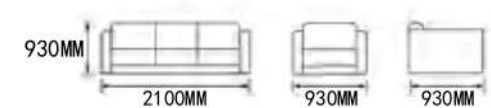

- 1、面料: 高弹性耐磨加厚细腻优质环保西皮: 经液态浸色及防潮、防污等工艺处理, 皮面更加柔软舒适, 光泽持久。
- 2、海绵: 采用高密度原生高弹海绵, 手感柔软有弹性、不变形, 座面密度 $\geq 35\text{KG}/\text{m}^3$ 靠背密度 $\geq 28\text{KG}/\text{m}^3$; 软包为环保公仔棉, 柔软有弹性。
- 3、胶粘: 环保型胶粘剂采用进口橡胶、环保耐热树脂、环保溶剂、优质阻燃材料和特种助剂等主要原料合成, 环保无毒、气味小、粘接性能强、阻燃性能好、耐高温、不易粉化。
- 4、弹簧: 高锰地弹簧, 弹性好、不变形、强度高。
- 5、橡筋: 采用优质乳胶丝, 弹性好、耐老化。
- 6、内框架: 内架木方采用4*5 优质环保松木木方, 木方表面平整无虫眼、无树皮、无朽木, 长度小于3米弯曲度小于1CM。背、座、扶手封板采用9mm、15mm 优质实木多层板结实耐用。
- 7、高承重黑色烤漆钢脚。