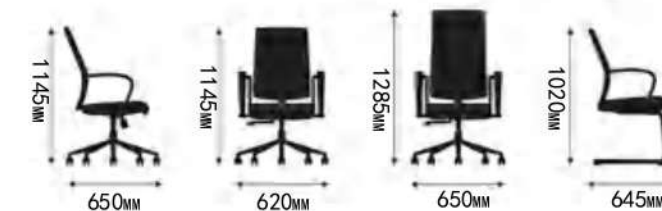

PRODUCT SERIES

DL8836

LET PEOPLE EXPERIENCE RELAXED, ELEGANT OFFICE FEELING, BOTH COMFORTABLE AND HEALTHY, AND HIGHLIGHT THE FASHIONABLE OFFICE CULTURE

以一种崭新的角度演绎时尚，让人体验轻松、高雅的办公感觉，既舒适健康又彰显时尚办公文化...

A 款: 650W*620D*1190~1285H
B 款: 620W*650D*1055~1145H
C 款: 540W*645D*1020H