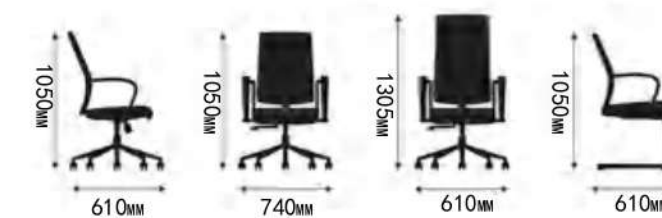

PRODUCT SERIES
DL1701

- A 款：740W*610D*1305H
- B 款：740W*610D*1050H
- C 款：740W*610D*1050H