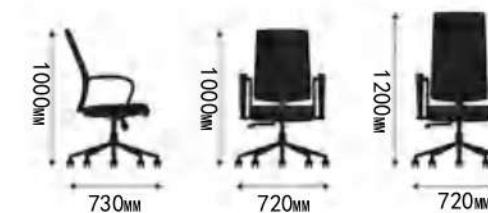

PRODUCT SERIES
DT-8530

A 款: W720*D730*H1200
B 款: W720*D730*H1000

DK-8530-A