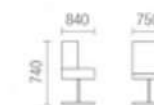

CRAFTSMANSHIP

COORDINATED AND ELEGANT

Is the essence of the shape. Get used to the regular sight. So get a different angle to see, you will find different leisure style naturally.

A463

A496

Fashion color

In the much restrained space