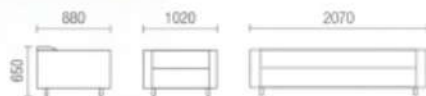

FASHION CLEAN

THE GRACEFUL AND STYLISH LINES

Newly define the fashion is designed with profoundness; it boldly interprets the concise and fashionable unique taste.

A472