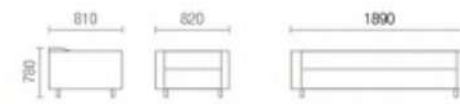

A489

CONSUMMATE DESIGN NOTION

Create the high quality office environment, display the modern enterprise image