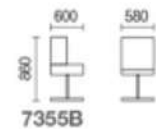

P351

P352

P351(带轮)

P352(带轮)

Comfortable function

It is made by the ergonomic design fit with the human body in the firm support back frame, giving a you a comfortable and safe feeling.

Royal style

FREE WORKING WAYS