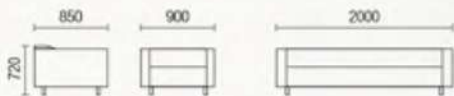

A482

A453

A489

CONSUMMATE DESIGN NOTION

Create the high quality office environment, display the modern enterprise image

A497

Masterpiece of original design with individual structure and the innovative handle are conveying a sophisticate charm, with the compact shape and generous comfort.