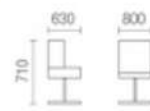

LIFE
MADE
COMFORTABLE

A703(转)