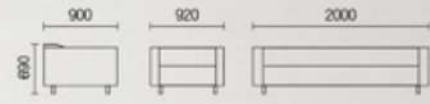

A498

Aesthetic fashion

Fundamental theory of furniture design can be intensively seen in the aesthetic delicacy between functionality and form, functionality and ergonomics, functionality and technology materials.