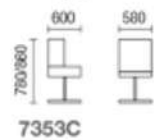

P351

P352

P351(带轮)

P352(带轮)

Comfortable function

It is made by the ergonomic design fit with the human body in the firm support back frame, giving a you a comfortable and safe feeling.

Royal style

FREE WORKING WAYS