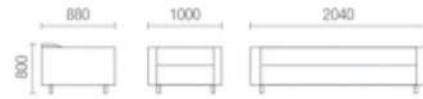

A522

SIMPLE STYLE
Fashionable and innovative