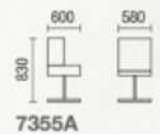

P351

P352

P351(带轮)

P352(带轮)

Comfortable function

It is made by the ergonomic design fit with the human body in the firm support back frame, giving a you a comfortable and safe feeling.

Royal style

FREE WORKING WAYS