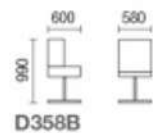

D358B

Fashionable and innovative

symbol of leading position in the society; perfect combination of power and charm, enjoyment of functionality and art.