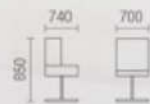

LIFE
MADE
COMFORTABLE

A712

A713