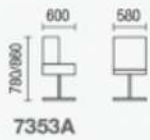

P351

P352

P351(带轮)

P352(带轮)

Comfortable function

It is made by the ergonomic design fit with the human body in the firm support back frame, giving a you a comfortable and safe feeling.

Royal style

FREE WORKING WAYS