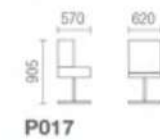

Green colors

OFFICE CHAIR

Coordinated and elegant

M & W

H351

H352

Y351

Y352