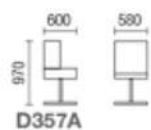

D357A

Fashionable and innovative

symbol of leading position in the society; perfect combination of power and charm, enjoyment of functionality and art.