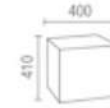

CONSUMMATE DESIGN NOTION

A706

NATURAL AND FASHIONABLE

A531

F002

CONSUMMATE DESIGN NOTION

Product is supreme elegant style and innovative pattern, every piece is brisk and adjustable, synchronic balanced, delicate pragmatic.