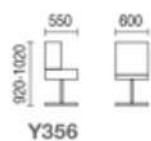

P351

P352

P351(带轮)

P352(带轮)

Comfortable function

It is made by the ergonomic design fit with the human body in the firm support back frame, giving a you a comfortable and safe feeling.

Royal style

FREE WORKING WAYS