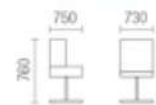

F001

OFFICE SOFA

Coordinated and elegant

M & W

FASHION

Personalized style

Everyone is pursuing a certain kind of style. But style has to be excavated and discovered. With creative ideas and design, style can well express your characteristic and taste.