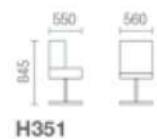

Green colors

OFFICE CHAIR

Coordinated and elegant

M & W

H351

H352

Y351

Y352