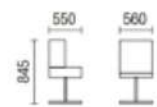

Green colors

OFFICE CHAIR

Coordinated and elegant

M & W

H351

H352

Y351

Y352