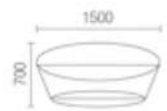

CONSUMMATE DESIGN NOTION

A706

NATURAL AND FASHIONABLE

A531

F002

CONSUMMATE DESIGN NOTION

Product is supreme elegant style and innovative pattern, every piece is brisk and adjustable, synchronic balanced, delicate pragmatic.