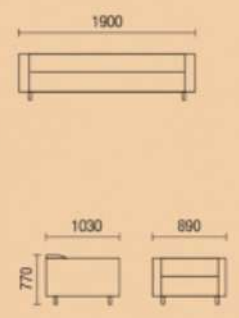

A480

With straight lines as design element, product has outlined the upright and generous office space, revealing steady temperament, the still and fickle city ambience.

A478

EXQUISITENESS

CONSUMMATE DESIGN NOTION