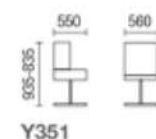

Green colors

OFFICE CHAIR

Coordinated and elegant

M & W

H351

H352

Y351

Y352