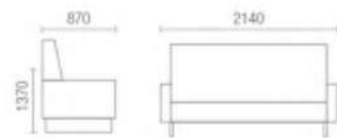

Coordinated and elegant

M & W

COMPACT

CONSUMMATE DESIGN NOTION

A701

A492

A493

A491