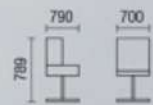

COMFORTABLE

CONSUMMATE DESIGN NOTION

A495

barcelona

A481

A467

LIFE
MADE
COMFORTABLE

A465