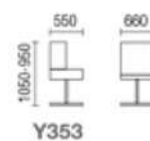

P351

P352

P351(带轮)

P352(带轮)

Comfortable function

It is made by the ergonomic design fit with the human body in the firm support back frame, giving a you a comfortable and safe feeling.

Royal style

FREE WORKING WAYS