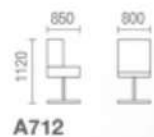

LIFE
MADE
COMFORTABLE

A712