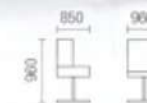

Fashion color

In the much restrained space

color brilliance and form vividness often brings us real relaxation. Various chairs, for learning or sitting, for office work or leisure, let you treat yourself with most kindness.

A702