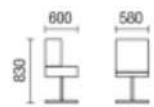

7357A

Fashionable and innovative

symbol of leading position in the society; perfect combination of power and charm, enjoyment of functionality and art.