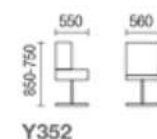

Green colors

OFFICE CHAIR

Coordinated and elegant

M & W

H351

H352

Y351

Y352