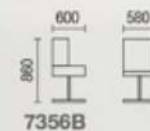

P351

P352

P351(带轮)

P352(带轮)

Comfortable function

It is made by the ergonomic design fit with the human body in the firm support back frame, giving a you a comfortable and safe feeling.

Royal style

FREE WORKING WAYS