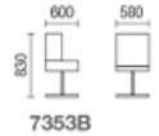

P351

P352

P351(带轮)

P352(带轮)

Comfortable function

It is made by the ergonomic design fit with the human body in the firm support back frame, giving a you a comfortable and safe feeling.

Royal style

FREE WORKING WAYS