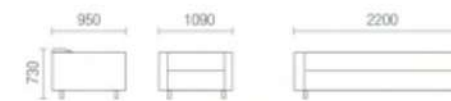

A482

A453

A489

CONSUMMATE DESIGN NOTION

Create the high quality office environment, display the modern enterprise image

A497

Masterpiece of original design with individual structure and the innovative handle are conveying a sophisticate charm, with the compact shape and generous comfort.