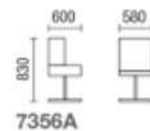

P351

P352

P351(带轮)

P352(带轮)

Comfortable function

It is made by the ergonomic design fit with the human body in the firm support back frame, giving a you a comfortable and safe feeling.

Royal style

FREE WORKING WAYS