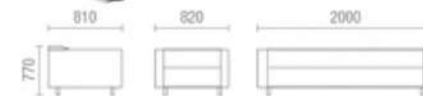

CONCENTRATION

THE SIMPLE AND CONVENIENT SHOW THE EXCELLENCE.

A506