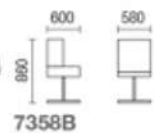

P351

P352

P351(带轮)

P352(带轮)

Comfortable function

It is made by the ergonomic design fit with the human body in the firm support back frame, giving a you a comfortable and safe feeling.

Royal style

FREE WORKING WAYS