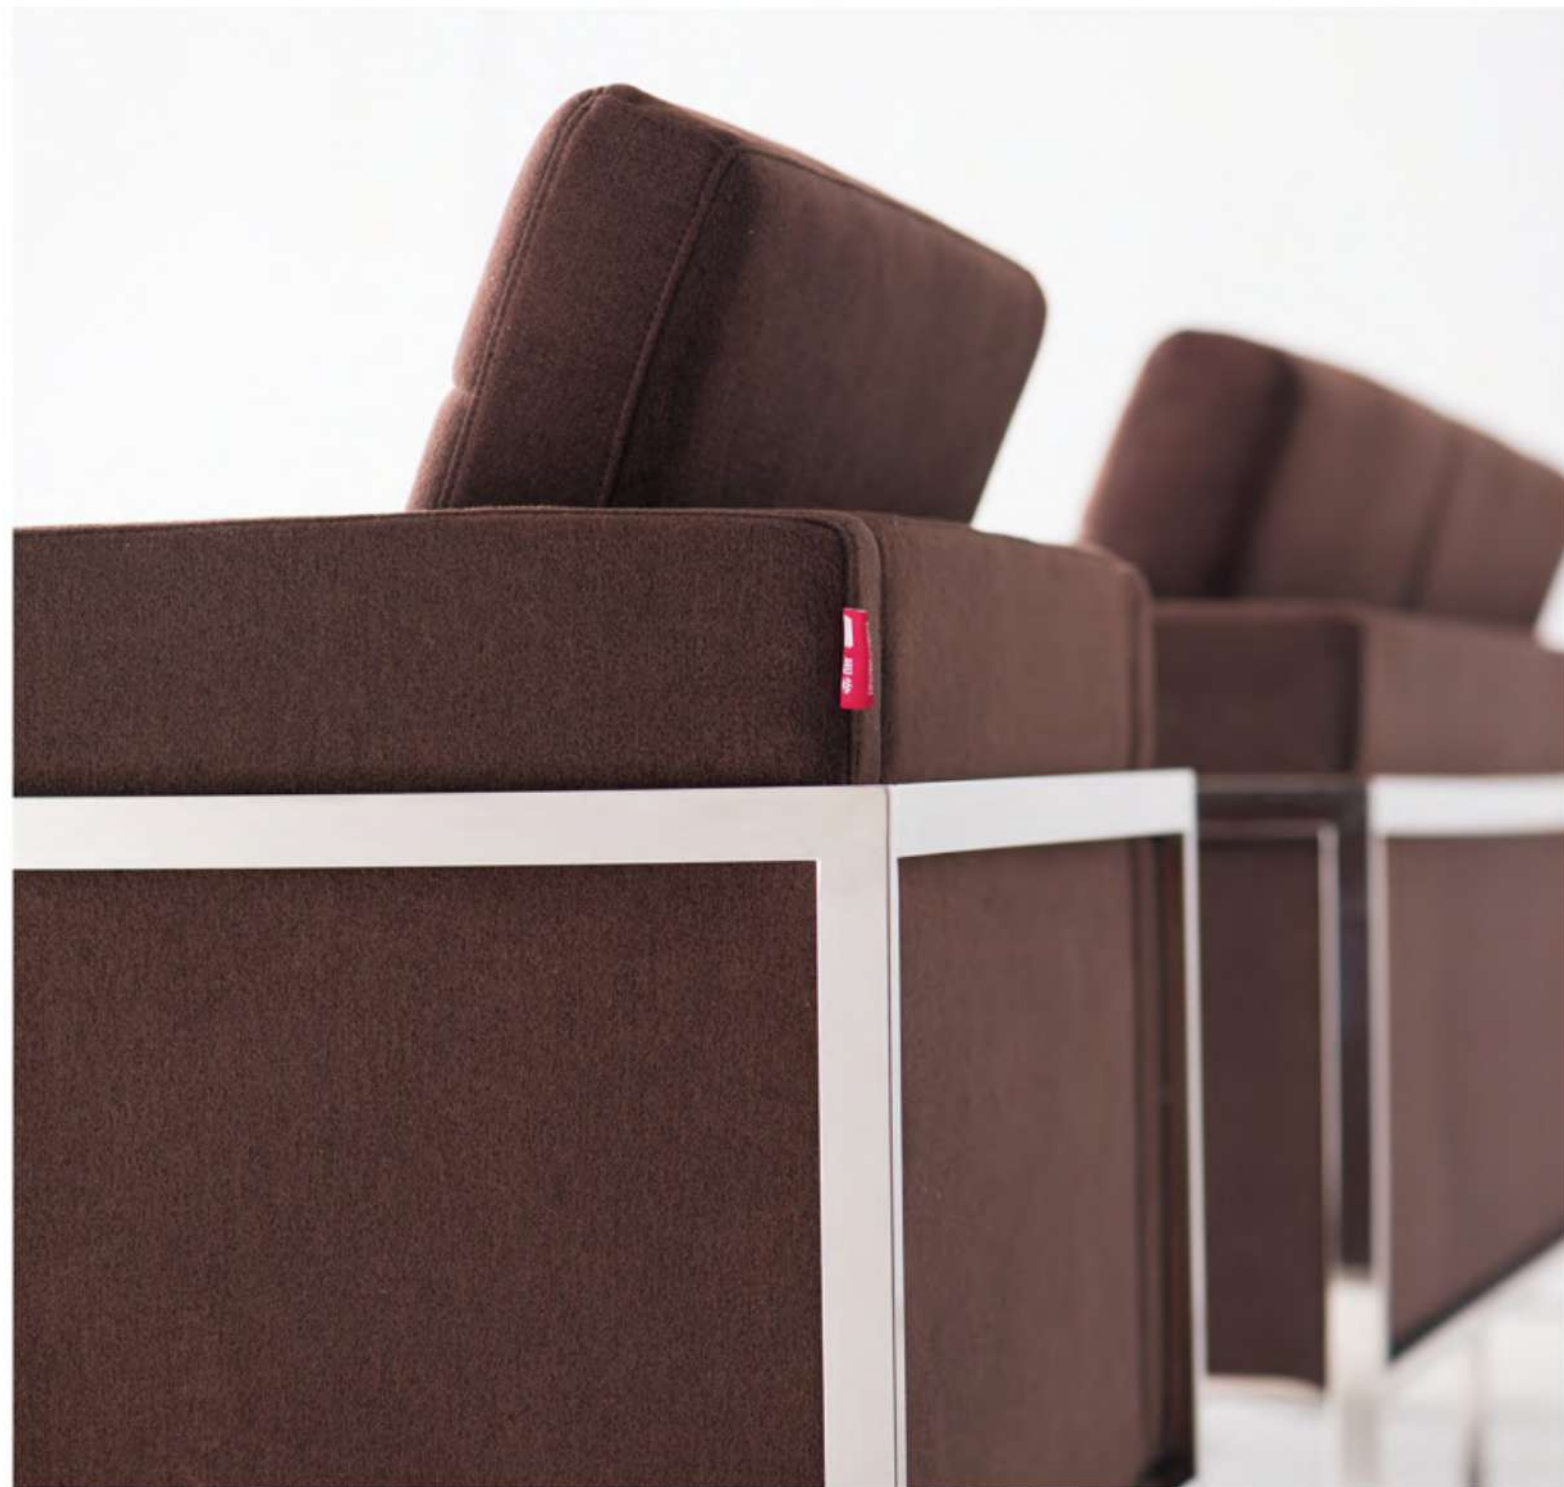

GRACEFUL

COORDINATED AND ELEGANT

The sober and generous shape with the elegant fabric of coffee color strip comes out the concise beauty in soft and hard, matching the aesthetic point of view for the modern fashion people.

A488