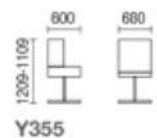

P351

P352

P351(带轮)

P352(带轮)

Comfortable function

It is made by the ergonomic design fit with the human body in the firm support back frame, giving a you a comfortable and safe feeling.

Royal style

FREE WORKING WAYS