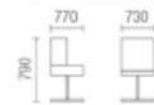

COMFORTABLE

CONSUMMATE DESIGN NOTION

A495

barcelona

A481

A467

LIFE
MADE
COMFORTABLE

A465