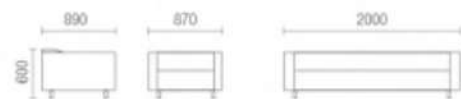

A480

With straight lines as design element, product has outlined the upright and generous office space, revealing steady temperament, the still and fickle city ambience.

A478

EXQUISITENESS

CONSUMMATE DESIGN NOTION