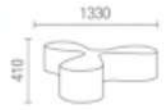

NATURAL AND FASHIONABLE

A531