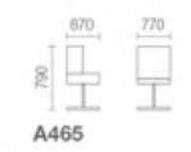

COMFORTABLE

CONSUMMATE DESIGN NOTION

A495

barcelona

A481

A467

LIFE
MADE
COMFORTABLE

A465