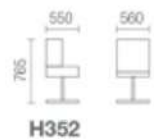

Green colors

OFFICE CHAIR

Coordinated and elegant

M & W

H351

H352

Y351

Y352