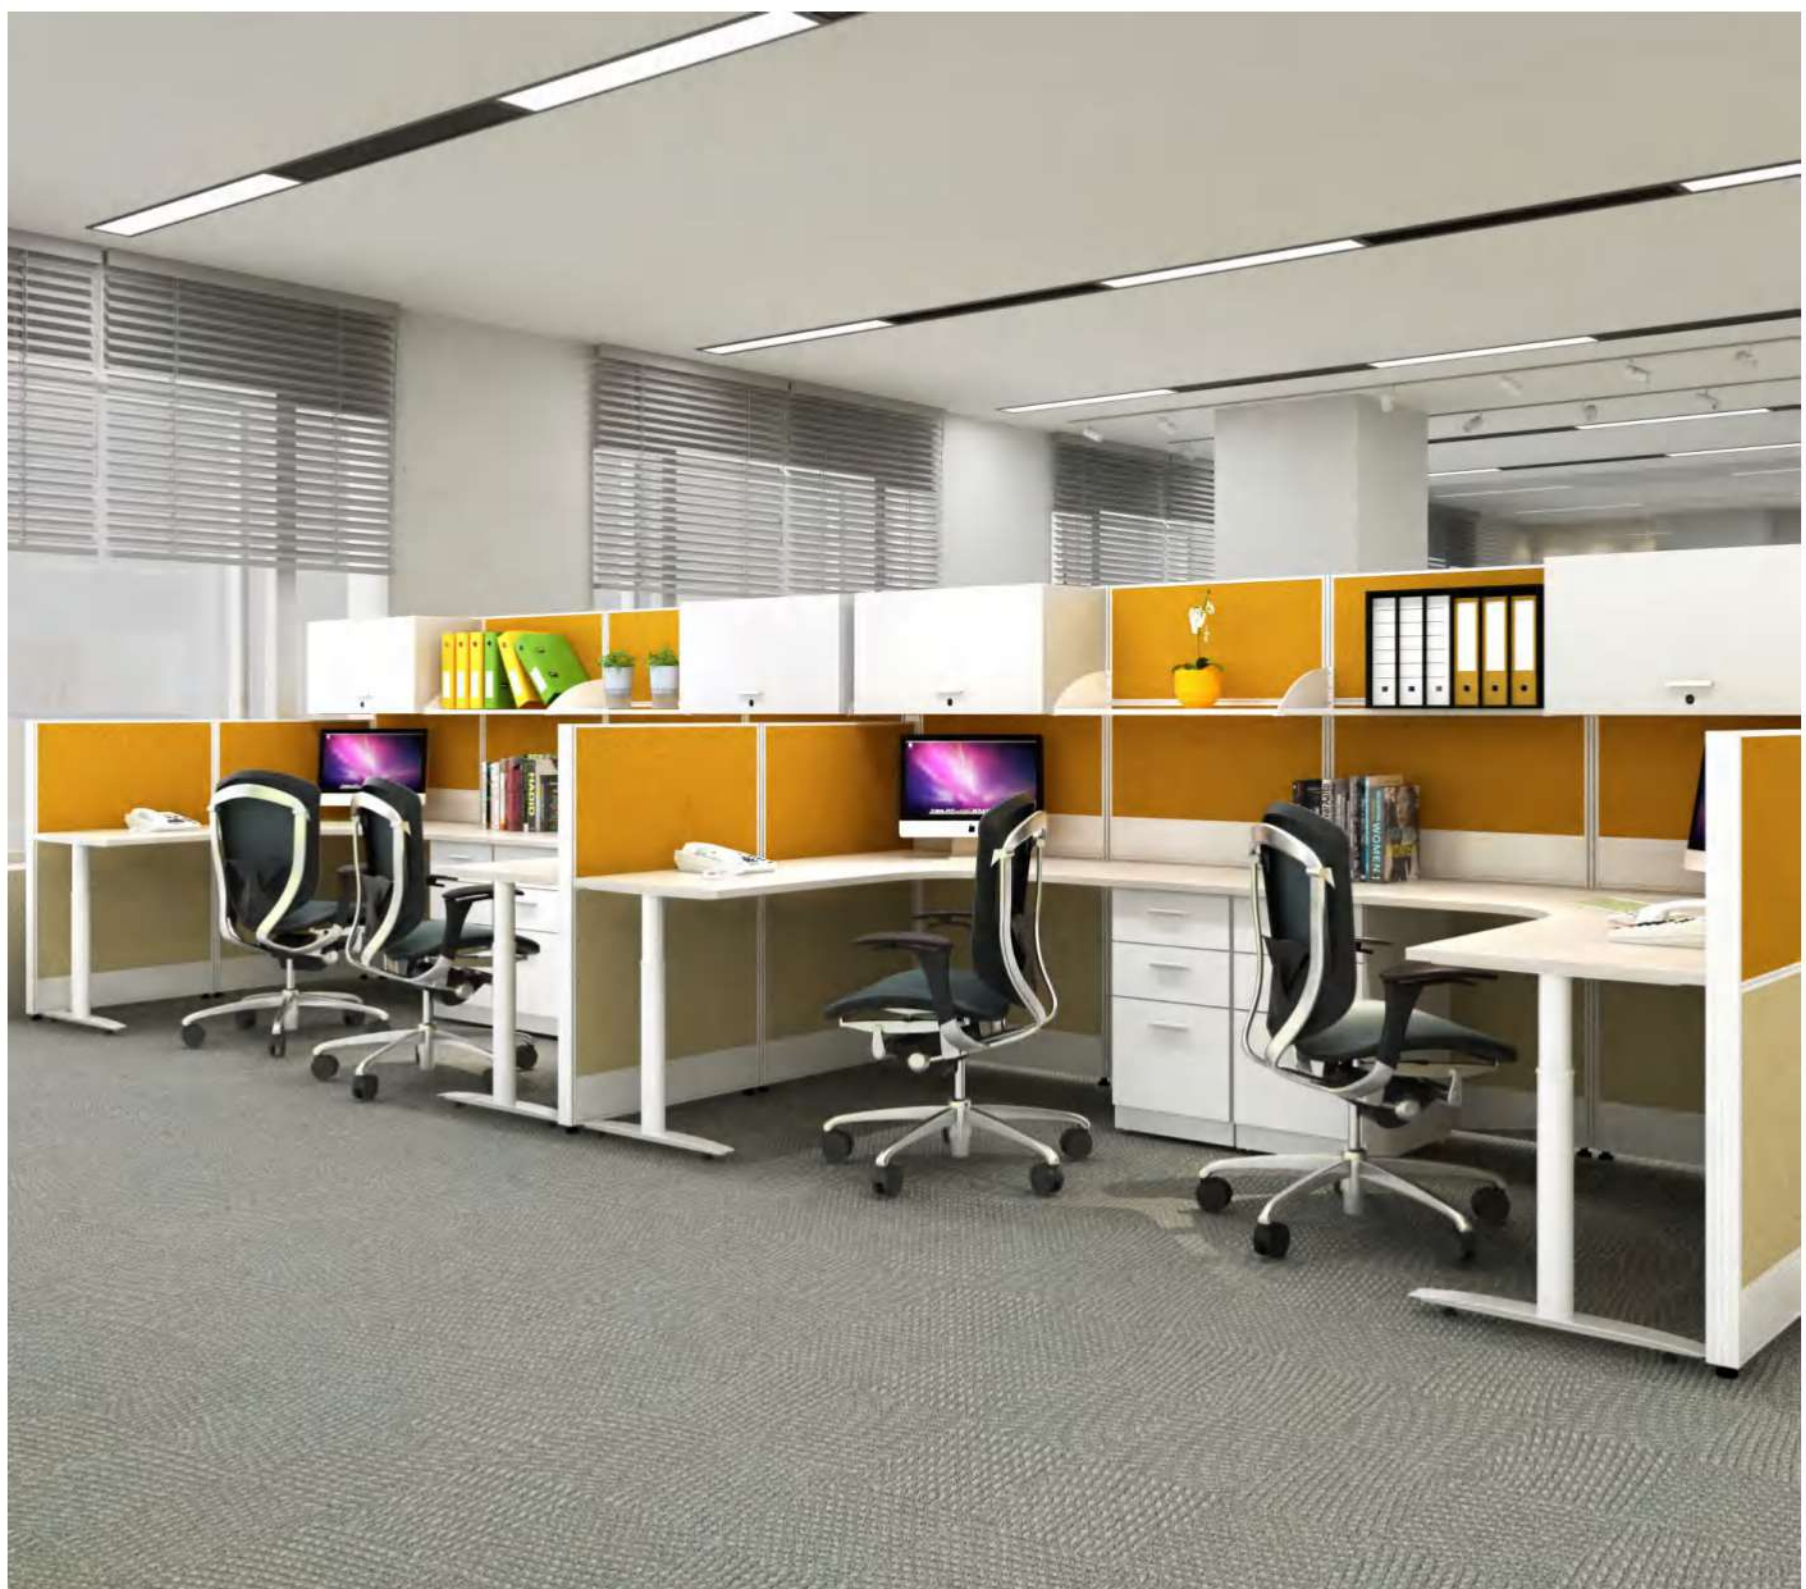

SHARON
FURNITURE & ELECTRONICS

CODE : M&W ROBB

CONTACT : +91 9703702224

SHARON
FURNITURE & ELECTRONICS

CODE : M&W ROBB

CONTACT : +91 9703702224